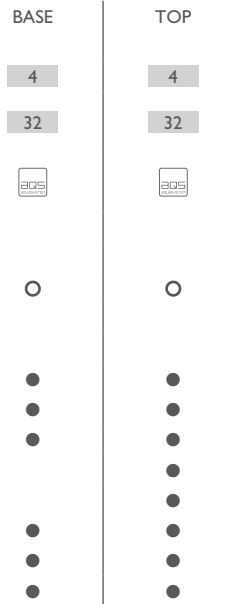

Design and technology combine to produce the ultimate hydromassage

Jacuzzi® presents Muse. Get inspired by this exciting combination between the ancient art of Shiatsu massage and the new TargetPro™ jets which make the exclusive Jacuzzi® classical hydromassage and the AQS® system even more effective. A synthesis of the classical and holistic vision of wellness with its flowing pared-down lines, Muse enters a new aesthetic and technological dimension. The soft profile embracing its top rim is the characteristic feature of a spacious and sinuous whirlpool bath whose iconic shape is the very image of comfort.

Shiatsu hydromassage. 32 progressive micro-jets arranged along the back, from the cervical to the lumbar zones generate a sequence of pleasurable water pulses that are adjustable in intensity; to be used in an upward direction for a **tonic** effect and downwards for **relaxation**, so that energy may be perfectly restored. This type of massage, stemming from an in-depth study of the manual massage technique reproduced thanks to exclusive Jacuzzi® technology, stimulates energy and confers a profound sense of psycho-physical wellbeing.

TargetPro™ jets. Designed to offer a hydromassage treatment that is even more personalized and versatile to suit individual needs. The new TargetPro™ jets can be adjusted directionally to reach where you need it the most. Jets may be regulated as required by simply rotating the nozzles.

J.touch remote control. It lights up in response to a mere touch and enables all functions to be selected easily and intuitively: Shiatsu and AQS® hydromassage programmes, Cromodream®, water temperature control and Sound System with Bluetooth®.

UK COD 220106063 - 09/2013