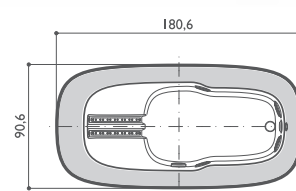

Muse

design Mario Ferrarini

Freestanding/Built-in