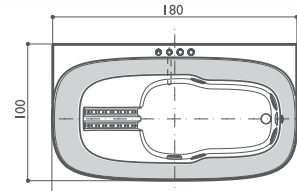

Corner/Niche/Wall

JACUZZI EUROPE S.p.A.

Socio Unico
Direzione e Coordinamento
Jacuzzi Brands, Corp. (USA)
S.S. Pontebbana Km 97,200
33098 Valvasone (PN) Italia
Tel. +39 (0)434 859111
Fax +39 (0)434 85278
www.jacuzzi.it
info@jacuzzi.it

JACUZZI SPA & BATH LTD

Woodlands
Roysdale Way
Euroway Trading Estate
Bradford
West Yorkshire
BD4 6ST
Phone +44 (0)1274 471888
www.jacuzzi.co.uk
retailersales@jacuzziemea.com

JACUZZI FRANCE SAS

8, route de Paris
03305 CUSSET
FRANCE
Tél: +33 (0)4 70 30 90 50
Fax: +33 (0)4 70 97 41 90
www.jacuzzi-france.com
info@jacuzzi-france.com