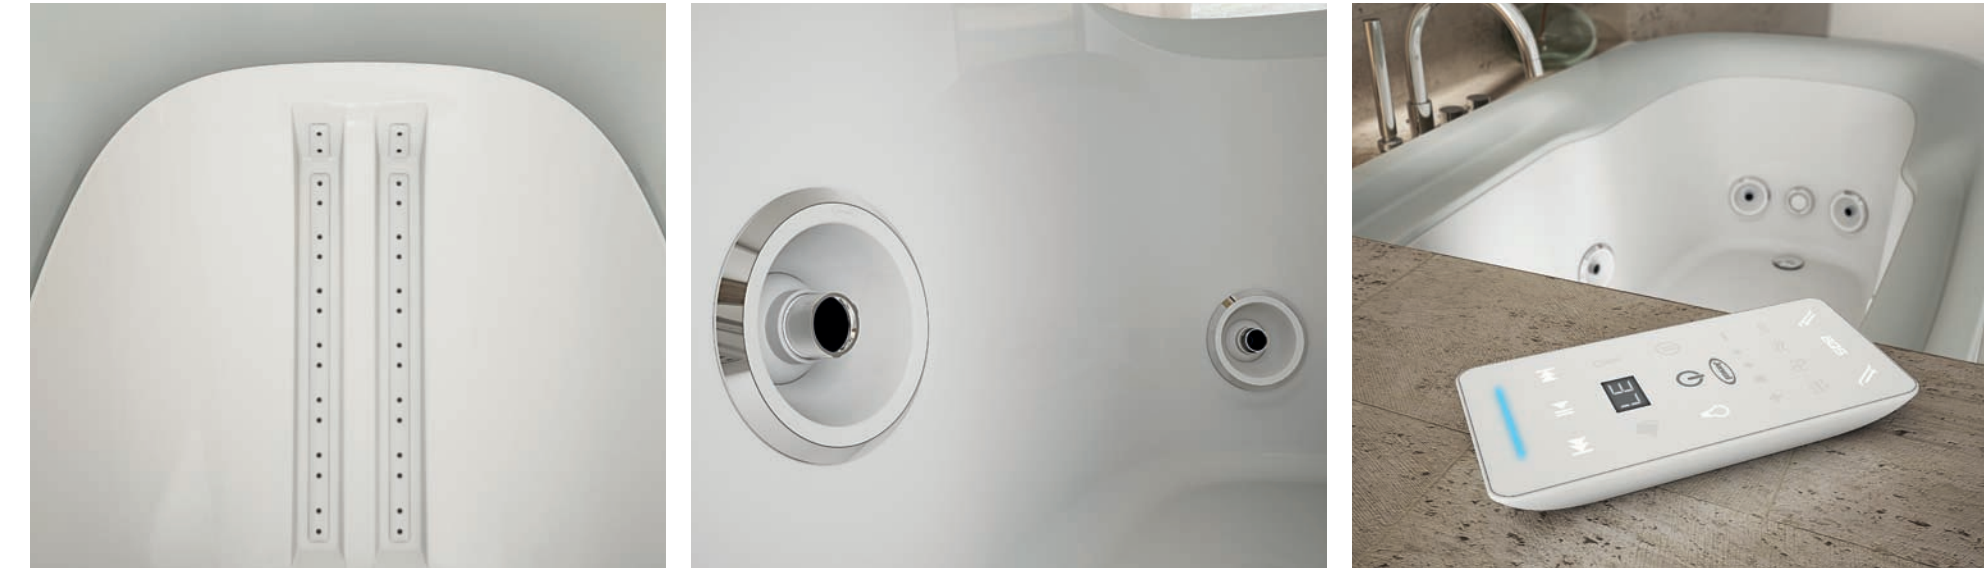

Design and technology combine to produce the ultimate hydromassage

Jacuzzi® presents Muse. Get inspired by this exciting combination between the ancient art of Shiatsu massage and the new TargetPro™ jets which make the exclusive Jacuzzi® classical hydromassage and the AQS® system even more effective. A synthesis of the classical and holistic vision of wellness with its flowing pared-down lines, Muse enters a new aesthetic and technological dimension. The soft profile embracing its top rim is the characteristic feature of a spacious and sinuous whirlpool bath whose iconic shape is the very image of comfort.

Shiatsu hydromassage. 32 progressive micro-jets arranged along the back, from the cervical to the lumbar zones generate a sequence of pleasurable water pulses that are adjustable in intensity; to be used in an upward direction for a **tonic** effect and downwards for **relaxation**, so that energy may be perfectly restored. This type of massage, stemming from an in-depth study of the manual massage technique reproduced thanks to exclusive Jacuzzi® technology, stimulates energy and confers a profound sense of psycho-physical wellbeing.

TargetPro™ jets. Designed to offer a hydromassage treatment that is even more personalized and versatile to suit individual needs. The new TargetPro™ jets can be adjusted directionally to reach where you need it the most. Jets may be regulated as required by simply rotating the nozzles.

J.touch remote control. It lights up in response to a mere touch and enables all functions to be selected easily and intuitively: Shiatsu and AQS® hydromassage programmes, Cromodream®, water temperature control and Sound System with Bluetooth®.

UK COD 220106063 - 09/2013

FUNCTIONS
Classic Jacuzzi® hydromassage with TargetPro™ jets
Shiatsu hydromassage with sequential microjets
Programmes: Tonic and Relax
Aquasystem® with TargetPro™ jets
Programmes: Silence, Breath, Dream, Renew

WATER SUPPLY
Morphosis mechanical tapware

FEATURES
Profile in soft grey material
J.touch remote control
Cromodream®
Sound System with Bluetooth®
Heater
Sanitising system
Concealed overflow
Click-clack waste

VERSIONS

INSTALLATION

corner/niche/wall
freestanding/built-in

EXTERNAL DIMENSIONS

Length	cm	180
Width	cm	100 (90 freestanding/built-in)
Height	cm	65

INSIDE DIMENSIONS

Length at top edge	cm	147
Length at fittings	cm	140
Central width at top edge	cm	65
Water volume (at the overflow level)	litres	276
Average water quantity for hydromassage	litres	236
Electric power supply		220/240 V - 50 Hz

Jets   ● Standard   ○ Standard depending on the chosen fittings