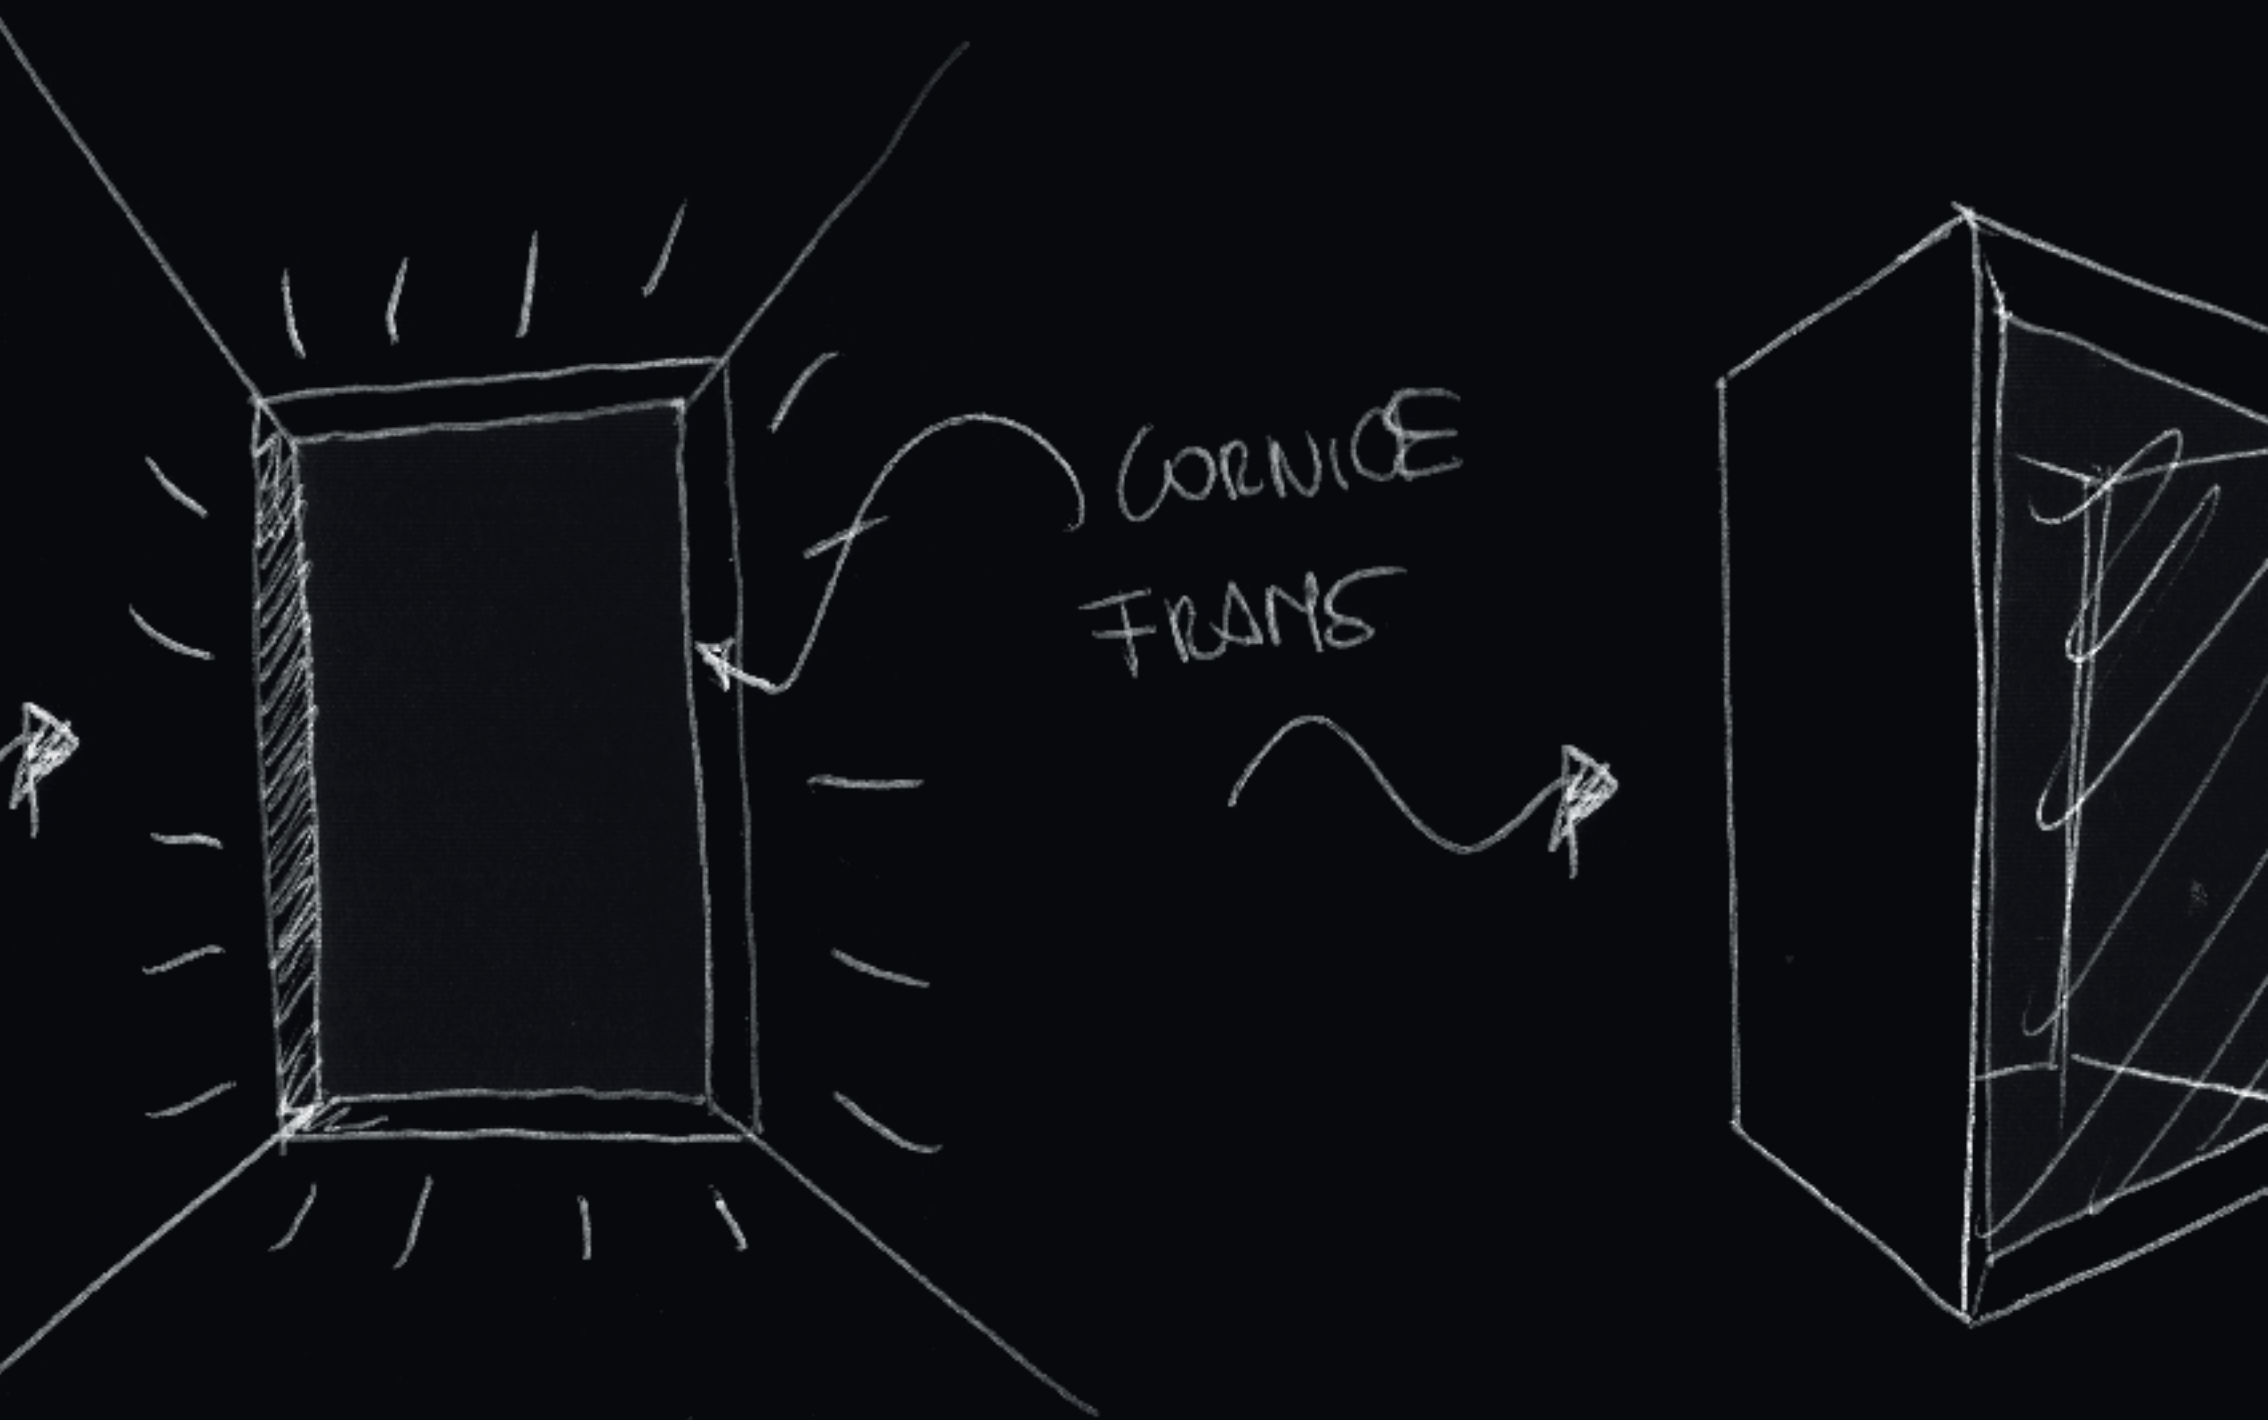

**Frame** is a **doorway** to a world where the only language is one that translates the body's needs into a range of sensations to heighten the experience of showering, relaxation and hydromassage. This experience forms an **artistic** continuum with the surrounding fittings to become an integral part of life.

**frame Jacuzzi:** la prima doccia che ti introduce nella cornice del benessere totale

Jacuzzi® frame: the first shower that puts you in the frame of total wellness

# WELLNESS

- DOCCIA
- BAGNO TURCO
- IONONASSAGGI
- CROQUOTERAPIA

INPUT

JACUZZI BOX

CORNICE  
FRAMS

A DOOR TO WELLNESS<sup>™</sup>

A close-up photograph of a person's back being massaged. Two hands are visible, one on the left and one on the right, both resting on the person's back. The person's skin is smooth and appears to be covered in a light layer of oil or lotion, giving it a glossy, hydrated appearance. The person's head is turned to the right, and their eyes are closed. The background is a plain, light-colored surface, possibly a massage table or bed. The overall tone is soft and relaxing.

## L'idromassaggio di frame. Per la prima volta anche lo shiatsu in una doccia.

Varca la soglia di un'esperienza unica al mondo, quella dell'idromassaggio Jacuzzi®. In Frame le bocchette sono posizionate in modo da offrire il perfetto **massaggio verticale**. Con Frame puoi sollecitare i centri energetici del corpo seguendo gli antichi principi del **massaggio Shiatsu** per un effetto tonificante o rilassante. In modo armonioso, il benessere del corpo diventa anche interiore.