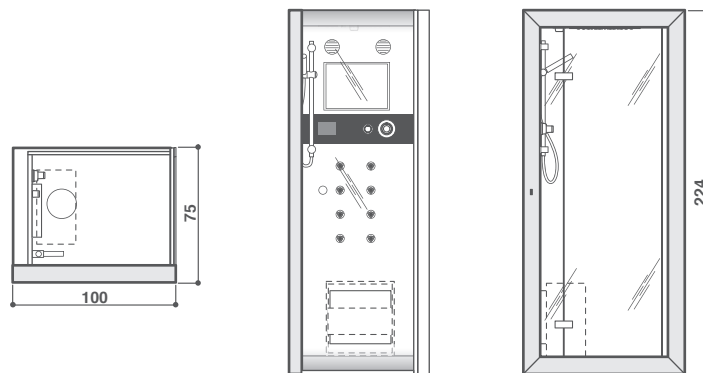

Jacuzzi® frame 100

	TB	TT	TOP	
FUNZIONI				FUNCTIONS
Getti			8	Jets
Idromassaggio cervicale	4	4	4	Cervical hydromassage
Idromassaggio lombare	4	4	4	Lumbar hydromassage
Idromassaggio Shiatsu		8	8	Shiatsu hydromassage
Doccia a cascata (1)	•	•	•	Cascade shower (1)
Doccia a cascata fredda (2)		•	•	Cold cascade shower (2)
Soffione a pioggia	•	•	•	Raindrop shower head
Nebulizzazione		•	•	Nebulisation
Bagno turco		•	•	Steam bath
Aromaterapia		•	•	Aromatherapy
DOTAZIONI				ACCESSORIES
Crystal Clear by Jacuzzi®	•	•	•	Crystal Clear by Jacuzzi®
Audio system (Radio + MP3)			•	Audio system (Radio + MP3)
Display touch screen		•	•	Display touch screen
Cromodream®			•	Cromodream®
Doccetta manuale + asta saliscendi	•	•	•	Hand-held shower + Riser rail
Portaoggetti	•	•	•	Toiletry holder
Tettuccio	•	•	•	Roof
Sedile (bianco o nero)	• (amovibile) • (removable)	• integrato • built in	• integrato • built in	Seat (white or black)
Pedana (bianco o nero)	•	•	•	Duckboard (white or black)
INSTALLAZIONE	Ad angolo o a nicchia - Corner or niche installation			INSTALLATION
VERSIONI DISPONIBILI	SX-DX - LH-RH			VERSIONS OFFER
MATERIALI				MATERIALS
Sedile		Techstone®		Seat
Piatto doccia		Techstone®		Shower tray
Pedana		Techstone®		Duckboard
Parete attrezzata		HPL		Column
Cornice		Alluminio - Aluminium		Frame

CARATTERISTICHE		FRAME 100		SPECIFICATIONS	
Lunghezza	cm	100	cm	Lenght	
Larghezza	cm	75	cm	Width	
Altezza	cm	224	cm	Height	
Altezza minima di installazione	cm	240	cm	Minimal installation height	
Incasso a pavimento (piletta)	mm	70	mm	Built into the floor (waste)	
Alimentazione elettrica		220/240 V - 50 Hz		Electric power	

■ Getti
Jets

● Di serie
Included

● Opzionale
Optional