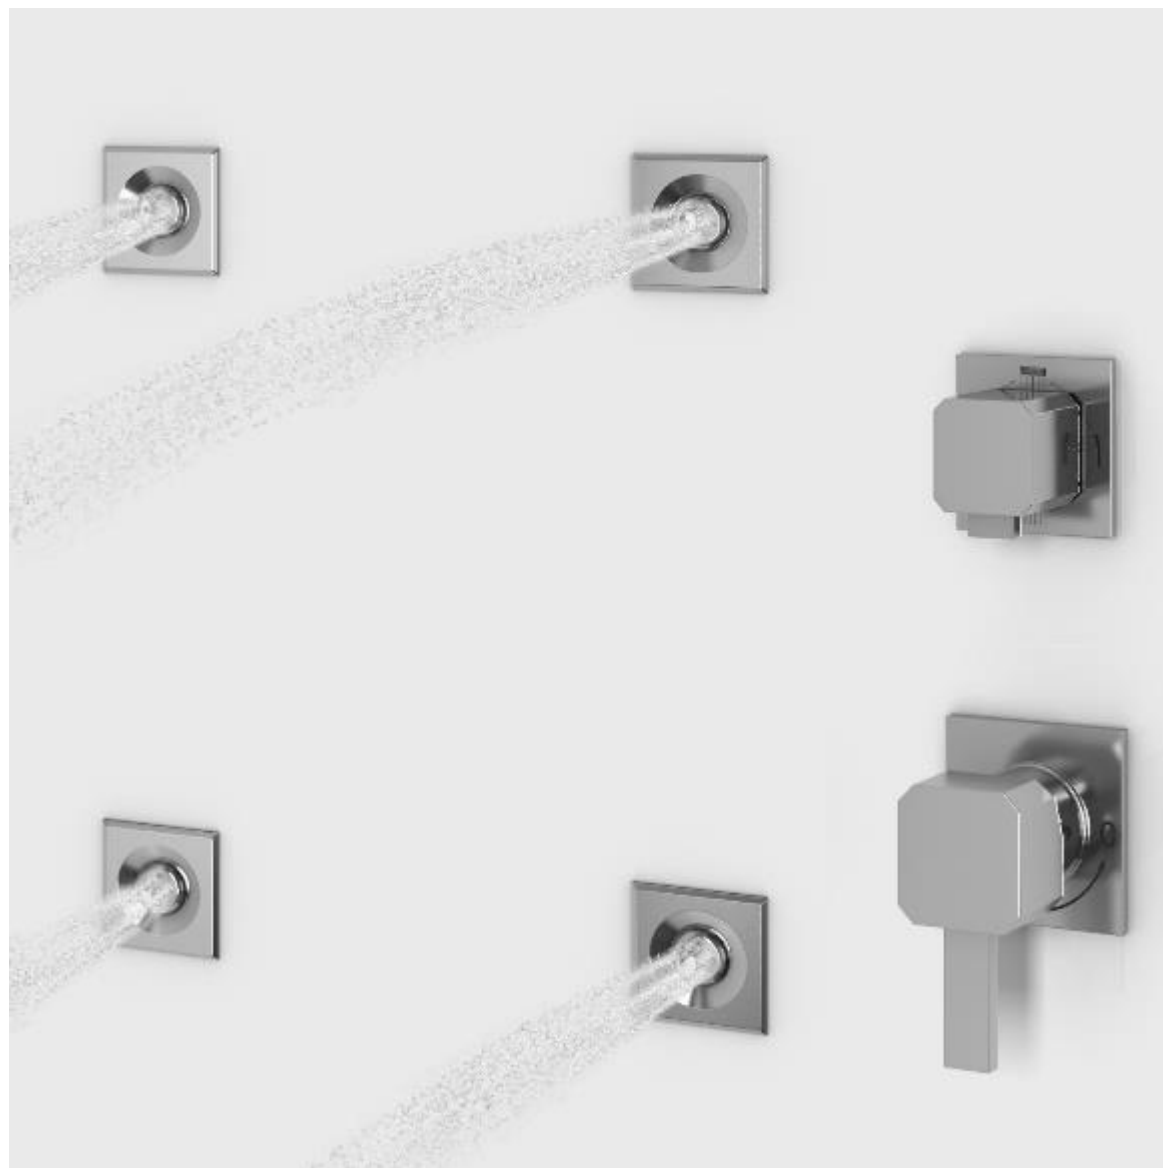

UPPER BODY MASSAGE

Massage your body

4 adjustable BODYjets
with anti-limescale nozzles

Mixer with mechanical
divertor

BALI. Your wellness island.

PROJECTA
by JACUZZI®