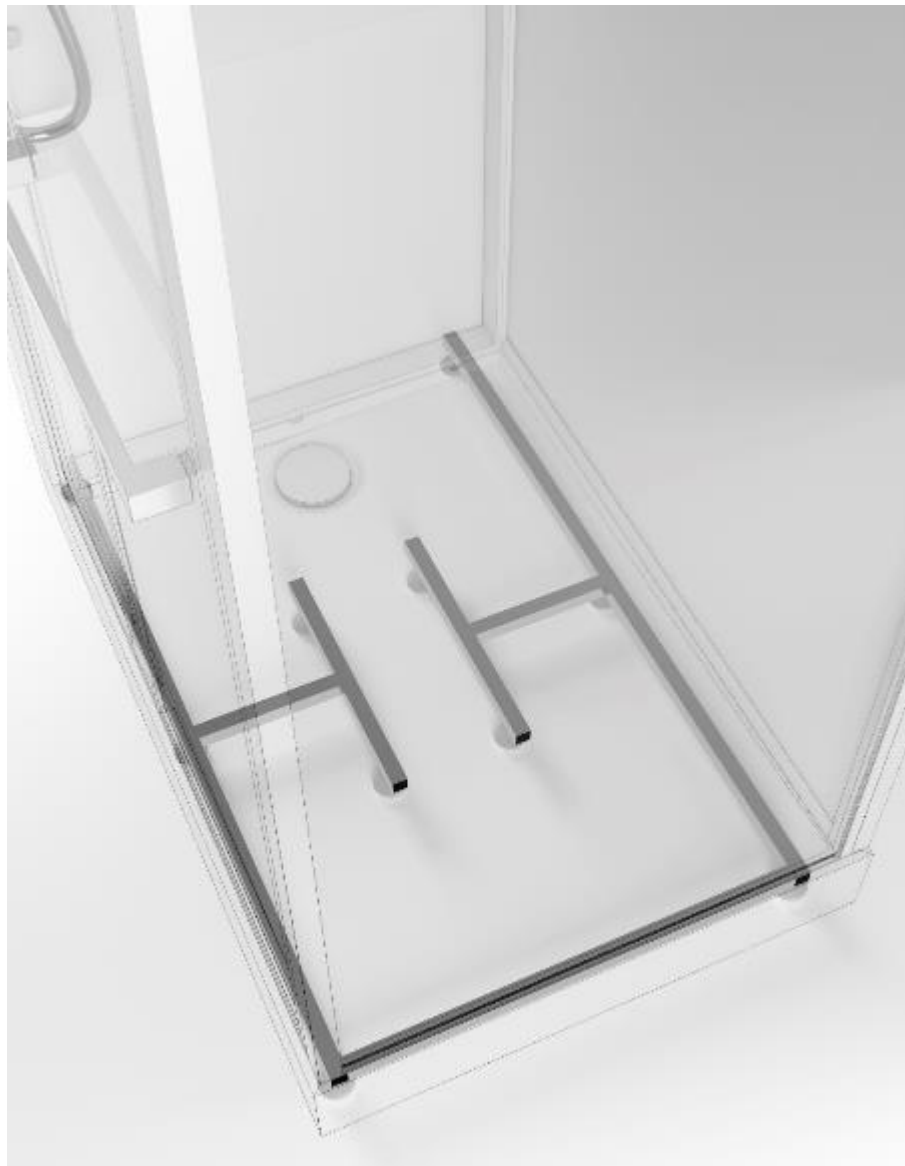

Transparent glass

Roof and interior:

white back-varnished glass

Aluminum profiles

matt white paint

BALI. Your wellness island.

PROJECTA
by JACUZZI®

Acrylic shower tray
with easy access drain

Metal frame
with adjustable feet

Compliant with
EN 15200 and EN 274-1

BALI. Your wellness island.

PROJECTA
by JACUZZI®

A minimum height of 240 cm and a surrounding free space of 50 cm on both sides are required for the installation.